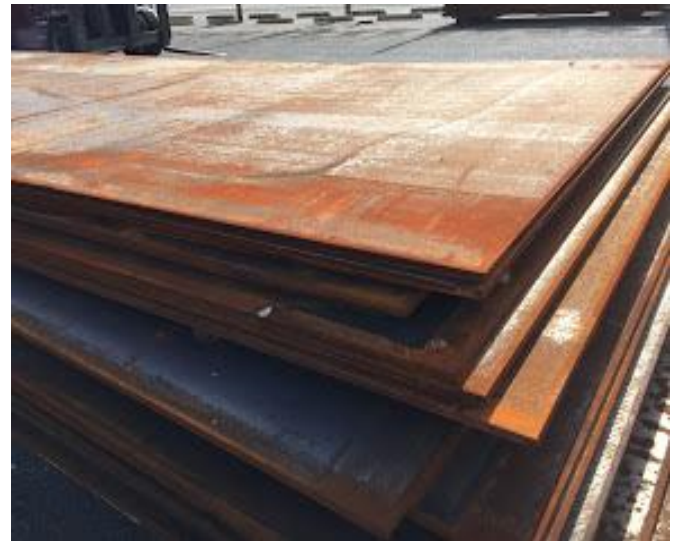

NEW SURPLUS A36 PLATES

\$24.95/cwt fob New Orleans

PCS	# / PC	DESCRIPTION	WEIGHT
40	6,534	1" x 96" x 240"	261,136

MORE A36 PLATES with MILL TEST REPORTS

\$23.95/cwt fob New Orleans

PCS	# / PC	DESCRIPTION	WEIGHT
30	3,267	1/2" X 96 x 240	98,929
6	4,083	5/8" X 96 X 240	24,503
70	4,900	3/4" X 96 X 240	343,040
6	8,167	1-1/4" X 96 X 240	49,000
6	9,801	1-1/2" X 96 X 240	58,807
4	13,068	2" X 96 X 240	52,273

NEW SURPLUS A36 PLATE

\$20.95/cwt fob Houston, TX

PCS	# / PC	DESCRIPTION	WEIGHT
6	1,634	.250 x 96 x 240	9,804
2	2,450	.250 x 96 x 360	4,900
10	5,105	.312 x 120 x 480	51,050
18	6,126	.375 x 120 x 480	110,268
14	8,168	.500 x 120 x 480	114,352
2	10,210	.625 x 120 x 480	20,420